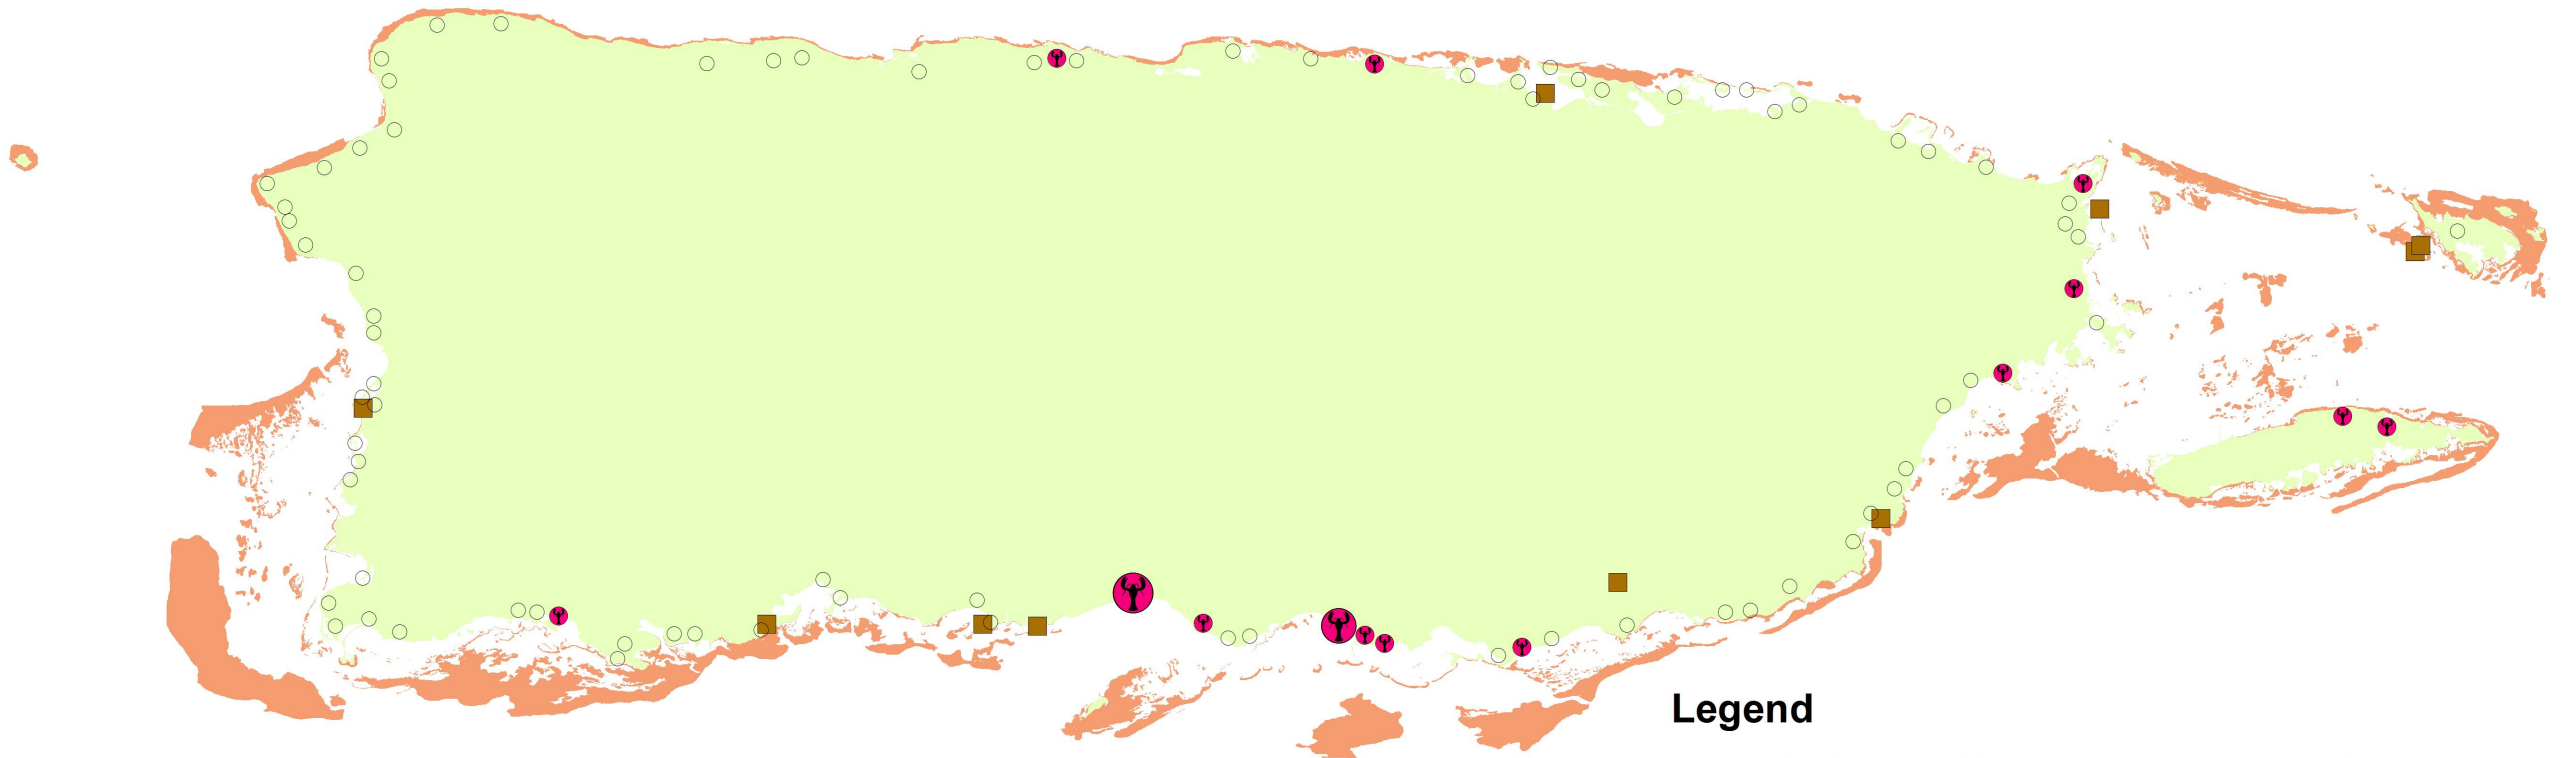

Spiny Lobster Landings (Lobster Traps): 2000

Legend

Spiny Lobster 2000

Lobster Landed

- 1 - 25
- 26 - 100

- 101 - 200
- 201 - 300
- 301 - 432

- Other Landing Sites
- Marinas
- Coral Reefs
- Puerto Rico

Spiny Lobster Landings (Lobster Traps): 2001

0 5 10 20 30 Miles

Legend

Spiny Lobster 2001

Lobster Landed

-  1 - 50
-  51 - 150
-  151 - 250
-  251 - 230
-  351 - 519

-  Other Landing Sites
-  Marinas
-  Coral Reefs
-  Puerto Rico

Spiny Lobster Landings (Lobster Traps): 2002

Legend

Spiny Lobster 2002

Lobster Landed

-  1 - 50
-  51 - 150
-  151 - 250
-  251 - 350
-  351 - 577

-  Other Landing Sites
-  Marinas
-  Coral Reefs
-  Puerto Rico

Spiny Lobster Landings (Lobster Traps): 2003

0 5 10 20 30 Miles

Legend

Spiny Lobster 2003

Lobster Landed

-  1 - 10
-  11 - 25
-  26 - 52

-  Other Landing Sites
-  Marinas
-  Coral Reefs
-  Puerto Rico