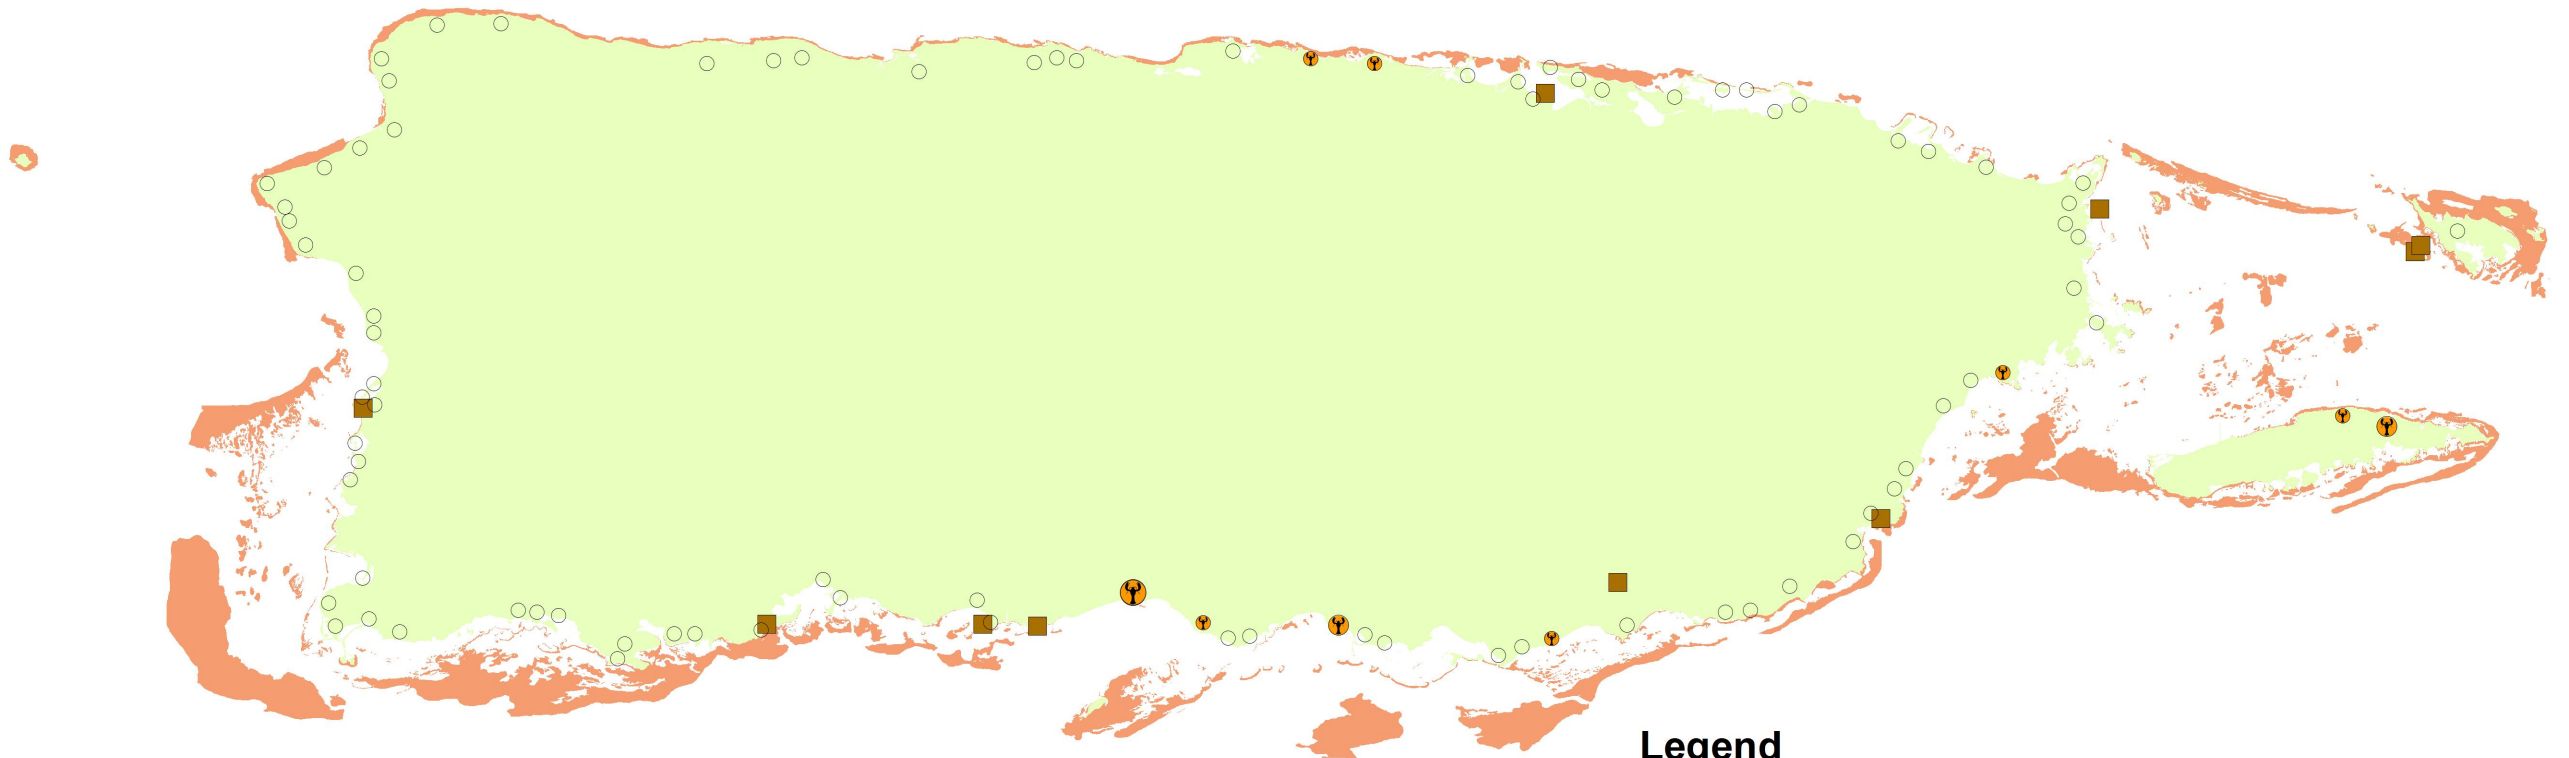

Spiny Lobster Landings (Lobster Traps): 2000

Legend

Spiny Lobster 2000

Lobster Landed

- 1 - 25
- 26 - 100

- 101 - 200
- 201 - 300
- 301 - 432

- Other Landing Sites
- Marinas
- Coral Reefs
- Puerto Rico

Spiny Lobster Landings (Lobster Traps): 2001

0 5 10 20 30 Miles

Legend

Spiny Lobster 2001

Lobster Landed

-  1 - 50
-  51 - 150
-  151 - 250
-  251 - 230
-  351 - 519

-  Other Landing Sites
-  Marinas
-  Coral Reefs
-  Puerto Rico

Spiny Lobster Landings (Lobster Traps): 2002

Legend

Spiny Lobster 2002

Lobster Landed

-  1 - 50
-  51 - 150
-  151 - 250
-  251 - 350
-  351 - 577

-  Other Landing Sites
-  Marinas
-  Coral Reefs
-  Puerto Rico

Spiny Lobster Landings (Lobster Traps): 2003

0 5 10 20 30 Miles

Legend

Spiny Lobster 2003

Lobster Landed

-  1 - 10
-  11 - 25
-  26 - 52

-  Other Landing Sites
-  Marinas
-  Coral Reefs
-  Puerto Rico