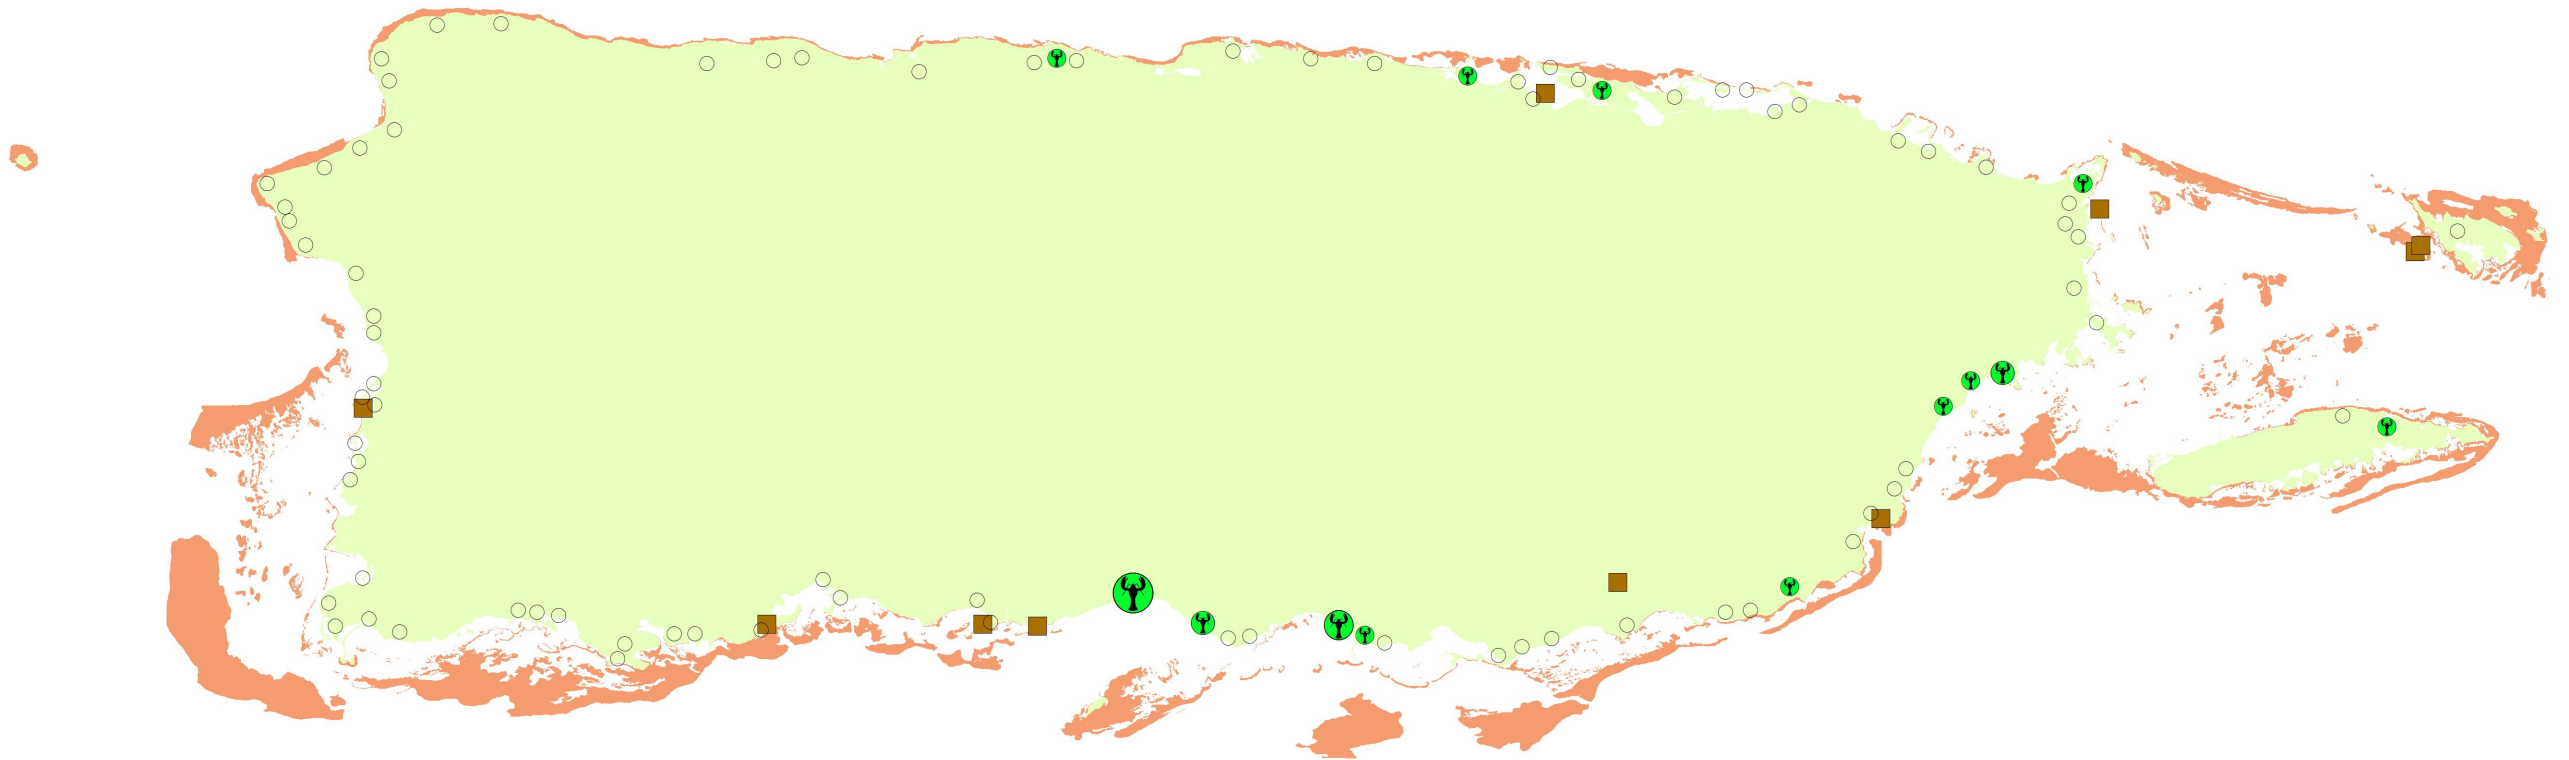

Spiny Lobster Landings (Lobster Traps): 2000

Legend

Spiny Lobster 2000

Lobster Landed

- 1 - 25
- 26 - 100

- 101 - 200
- 201 - 300
- 301 - 432

- Other Landing Sites
- Marinas
- Coral Reefs
- Puerto Rico

Spiny Lobster Landings (Lobster Traps): 2001

0 5 10 20 30 Miles

Legend

Spiny Lobster 2001

Lobster Landed

-  1 - 50
-  51 - 150
-  151 - 250
-  251 - 230
-  351 - 519

-  Other Landing Sites
-  Marinas
-  Coral Reefs
-  Puerto Rico

Spiny Lobster Landings (Lobster Traps): 2002

Legend

Spiny Lobster 2002

Lobster Landed

-  1 - 50
-  51 - 150
-  151 - 250
-  251 - 350
-  351 - 577

-  Other Landing Sites
-  Marinas
-  Coral Reefs
-  Puerto Rico

Spiny Lobster Landings (Lobster Traps): 2003

0 5 10 20 30 Miles

Legend

Spiny Lobster 2003

Lobster Landed

-  1 - 10
-  11 - 25
-  26 - 52

-  Other Landing Sites
-  Marinas
-  Coral Reefs
-  Puerto Rico