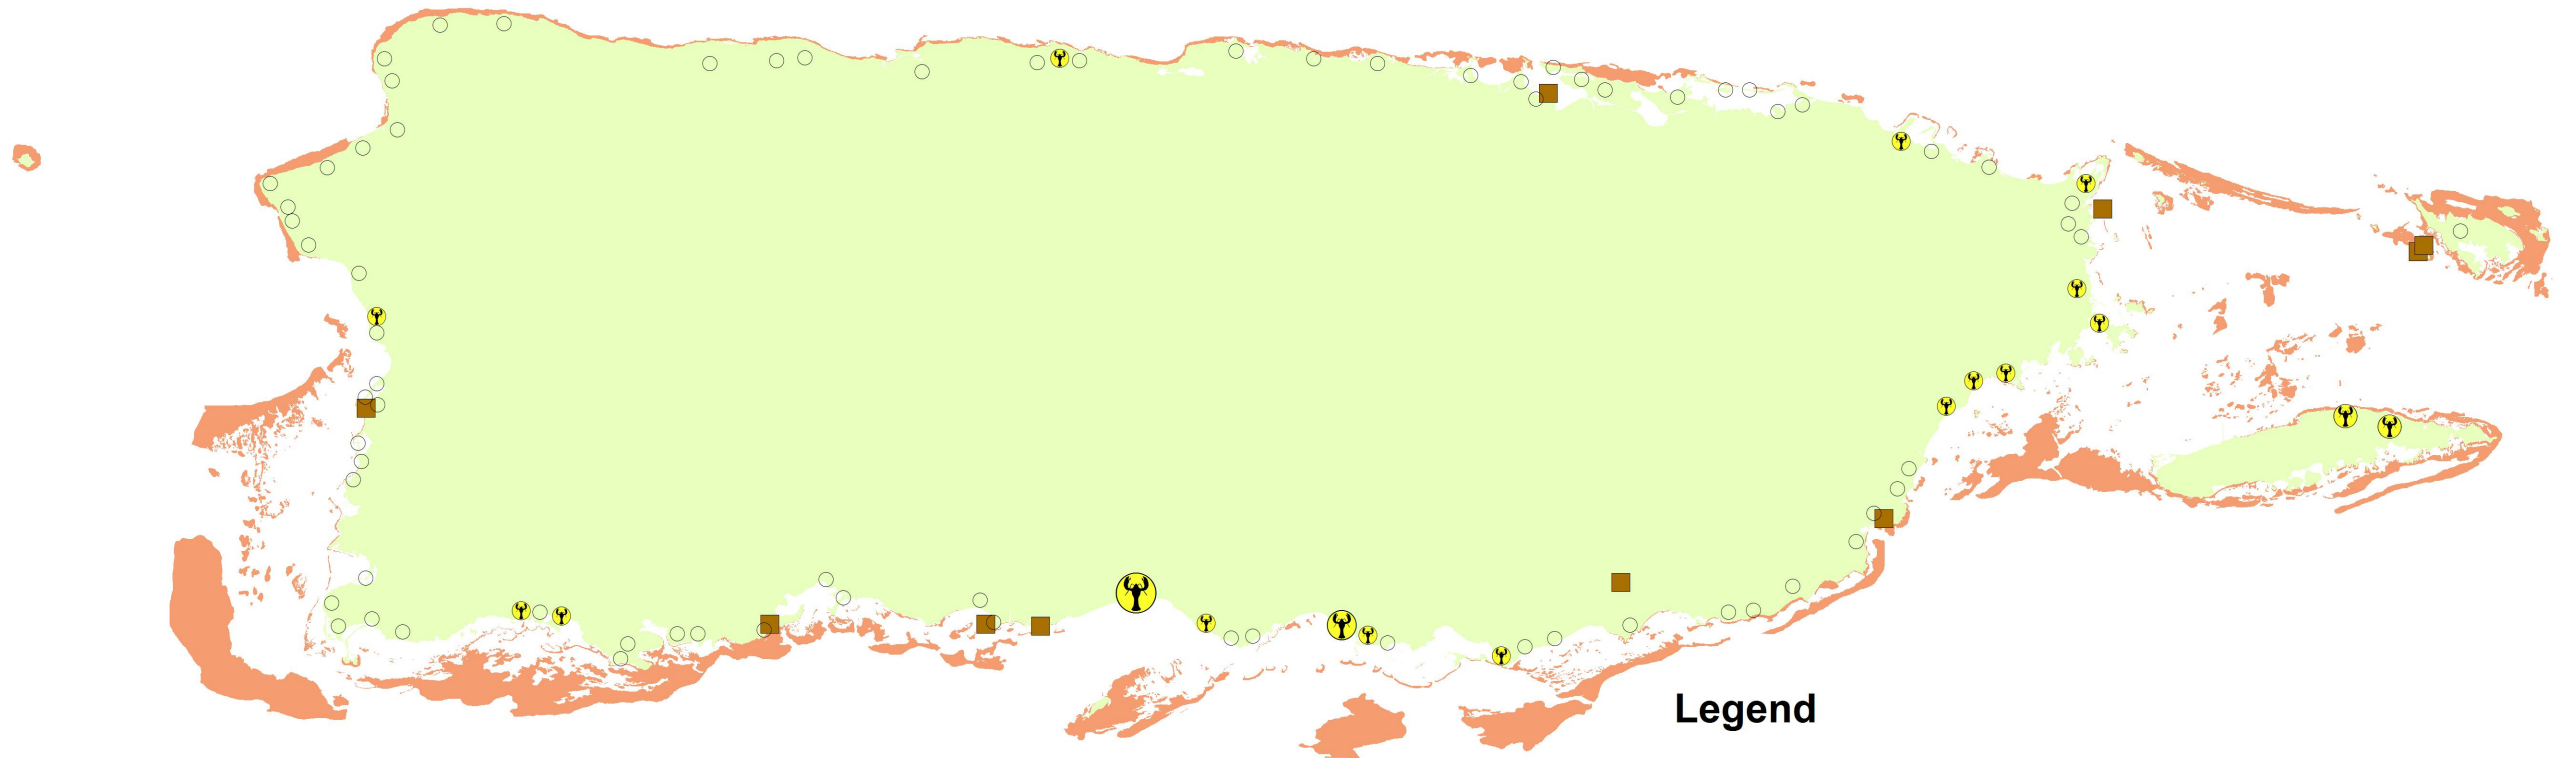

Spiny Lobster Landings (Lobster Traps): 2000

Legend

Spiny Lobster 2000

Lobster Landed

- 1 - 25
- 26 - 100

- 101 - 200
- 201 - 300
- 301 - 432

- Other Landing Sites
- Marinas
- Coral Reefs
- Puerto Rico

Spiny Lobster Landings (Lobster Traps): 2001

0 5 10 20 30 Miles

Legend

Spiny Lobster 2001

Lobster Landed

-  1 - 50
-  51 - 150
-  151 - 250
-  251 - 230
-  351 - 519

-  Other Landing Sites
-  Marinas
-  Coral Reefs
-  Puerto Rico

Spiny Lobster Landings (Lobster Traps): 2002

Legend

Spiny Lobster 2002

Lobster Landed

-  1 - 50
-  51 - 150
-  151 - 250
-  251 - 350
-  351 - 577

-  Other Landing Sites
-  Marinas
-  Coral Reefs
-  Puerto Rico

Spiny Lobster Landings (Lobster Traps): 2003

0 5 10 20 30 Miles

Legend

Spiny Lobster 2003

Lobster Landed

-  1 - 10
-  11 - 25
-  26 - 52

-  Other Landing Sites
-  Marinas
-  Coral Reefs
-  Puerto Rico