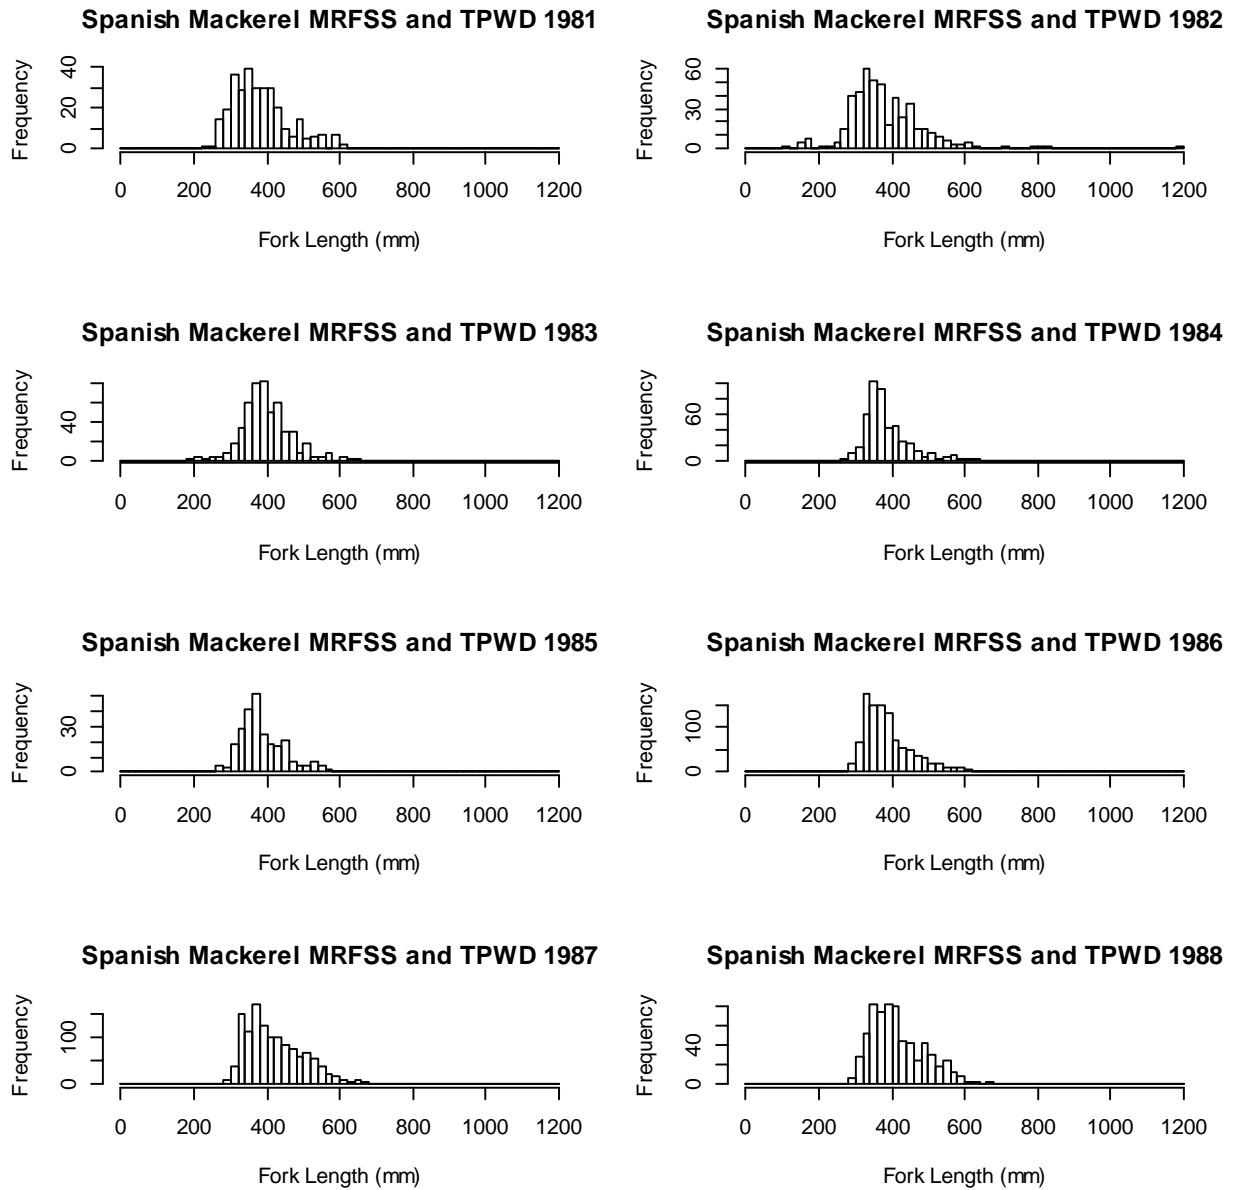

Spanish Mackerel TIP 2007

Spanish Mackerel TIP 2008

Spanish Mackerel TIP 2009

Spanish Mackerel TIP 2010

Spanish Mackerel TIP 2011

Figure 2.--Length frequency distribution of Spanish mackerel measured from MRFSS survey samples, 1983-2011.

Spanish Mackerel MRFSS and TPWD 1989

Spanish Mackerel MRFSS and TPWD 1990

Spanish Mackerel MRFSS and TPWD 1991

Spanish Mackerel MRFSS and TPWD 1992

Spanish Mackerel MRFSS and TPWD 1993

Spanish Mackerel MRFSS and TPWD 1994