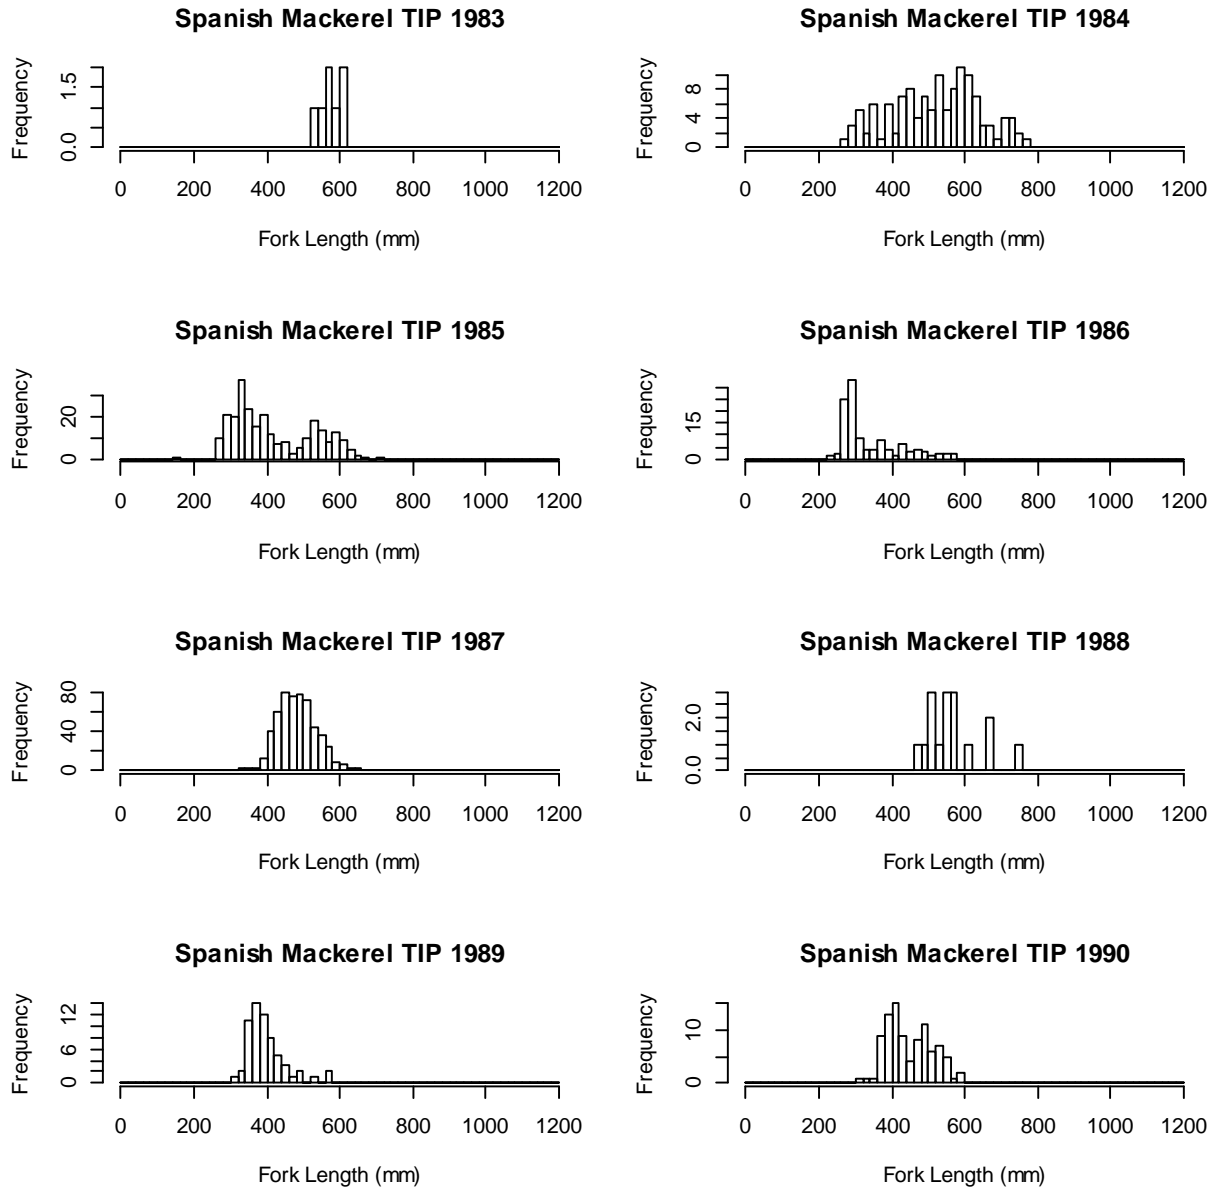

Table 6.—Number of Spanish Mackerel lengths samples from the headboat survey by area.

State	n
FLW	116
AL	83
LA	591
MS	52
TX	243

Figure 1.--Length frequency distribution of Spanish mackerel measured from headboat survey samples, 1983-2011.