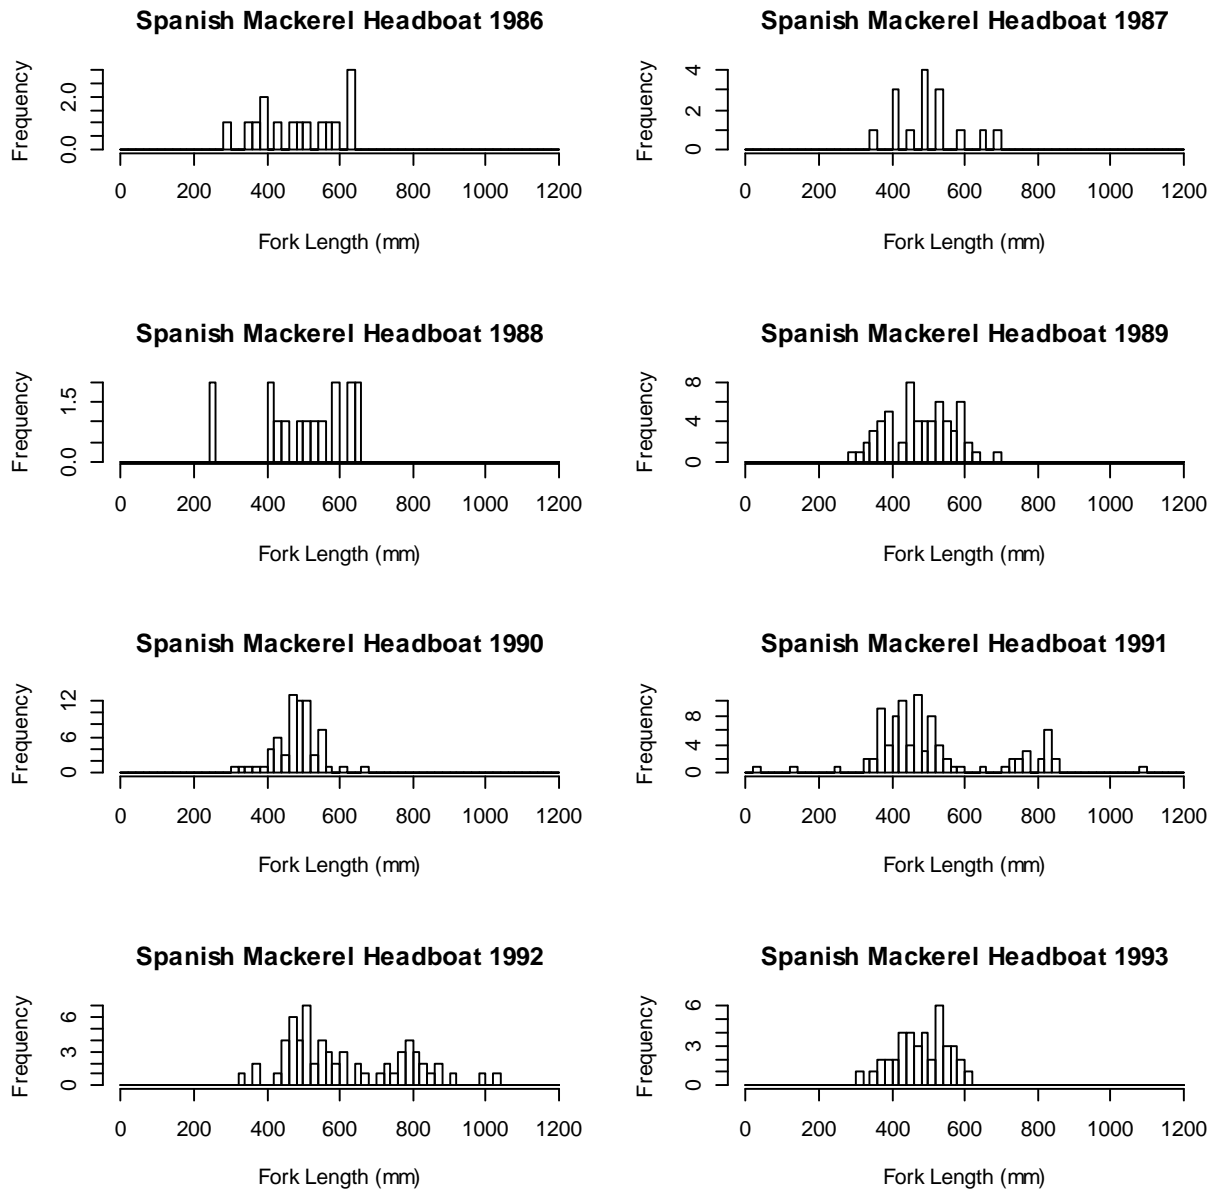

NMFS, SEFSC, Beaufort Laboratory HEADBOAT SURVEY

Size data for all Gulf areas are available starting in 1983 (Figure 2). A total of 1086 Spanish mackerel were measured (Table 5). Of those, 591 were from Texas (Table 6). An average of 42 fish per year was measured.

Spanish Mackerel MRFSS and TPWD 2007

Spanish Mackerel MRFSS and TPWD 2008

Spanish Mackerel MRFSS and TPWD 2009

Spanish Mackerel MRFSS and TPWD 2010

Spanish Mackerel MRFSS and TPWD 2011

Figure 3.--Length frequency distribution of Spanish mackerel measured from headboat survey samples, 1983-2011.

Spanish Mackerel Headboat 1994

Spanish Mackerel Headboat 1995

Spanish Mackerel Headboat 1996

Spanish Mackerel Headboat 1997

Spanish Mackerel Headboat 1998

Spanish Mackerel Headboat 1999

Spanish Mackerel Headboat 2000

Spanish Mackerel Headboat 2001

Spanish Mackerel Headboat 2010

Spanish Mackerel Headboat 2011